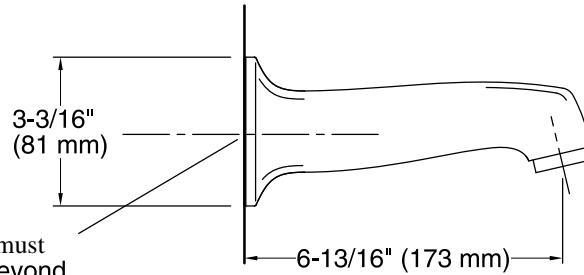

For 1/2" NPT spout, pipe must extend 7/16" (11 mm) beyond finished wall.

Technical Information

All product dimensions are nominal.

Notes

Install this product according to the installation guide.